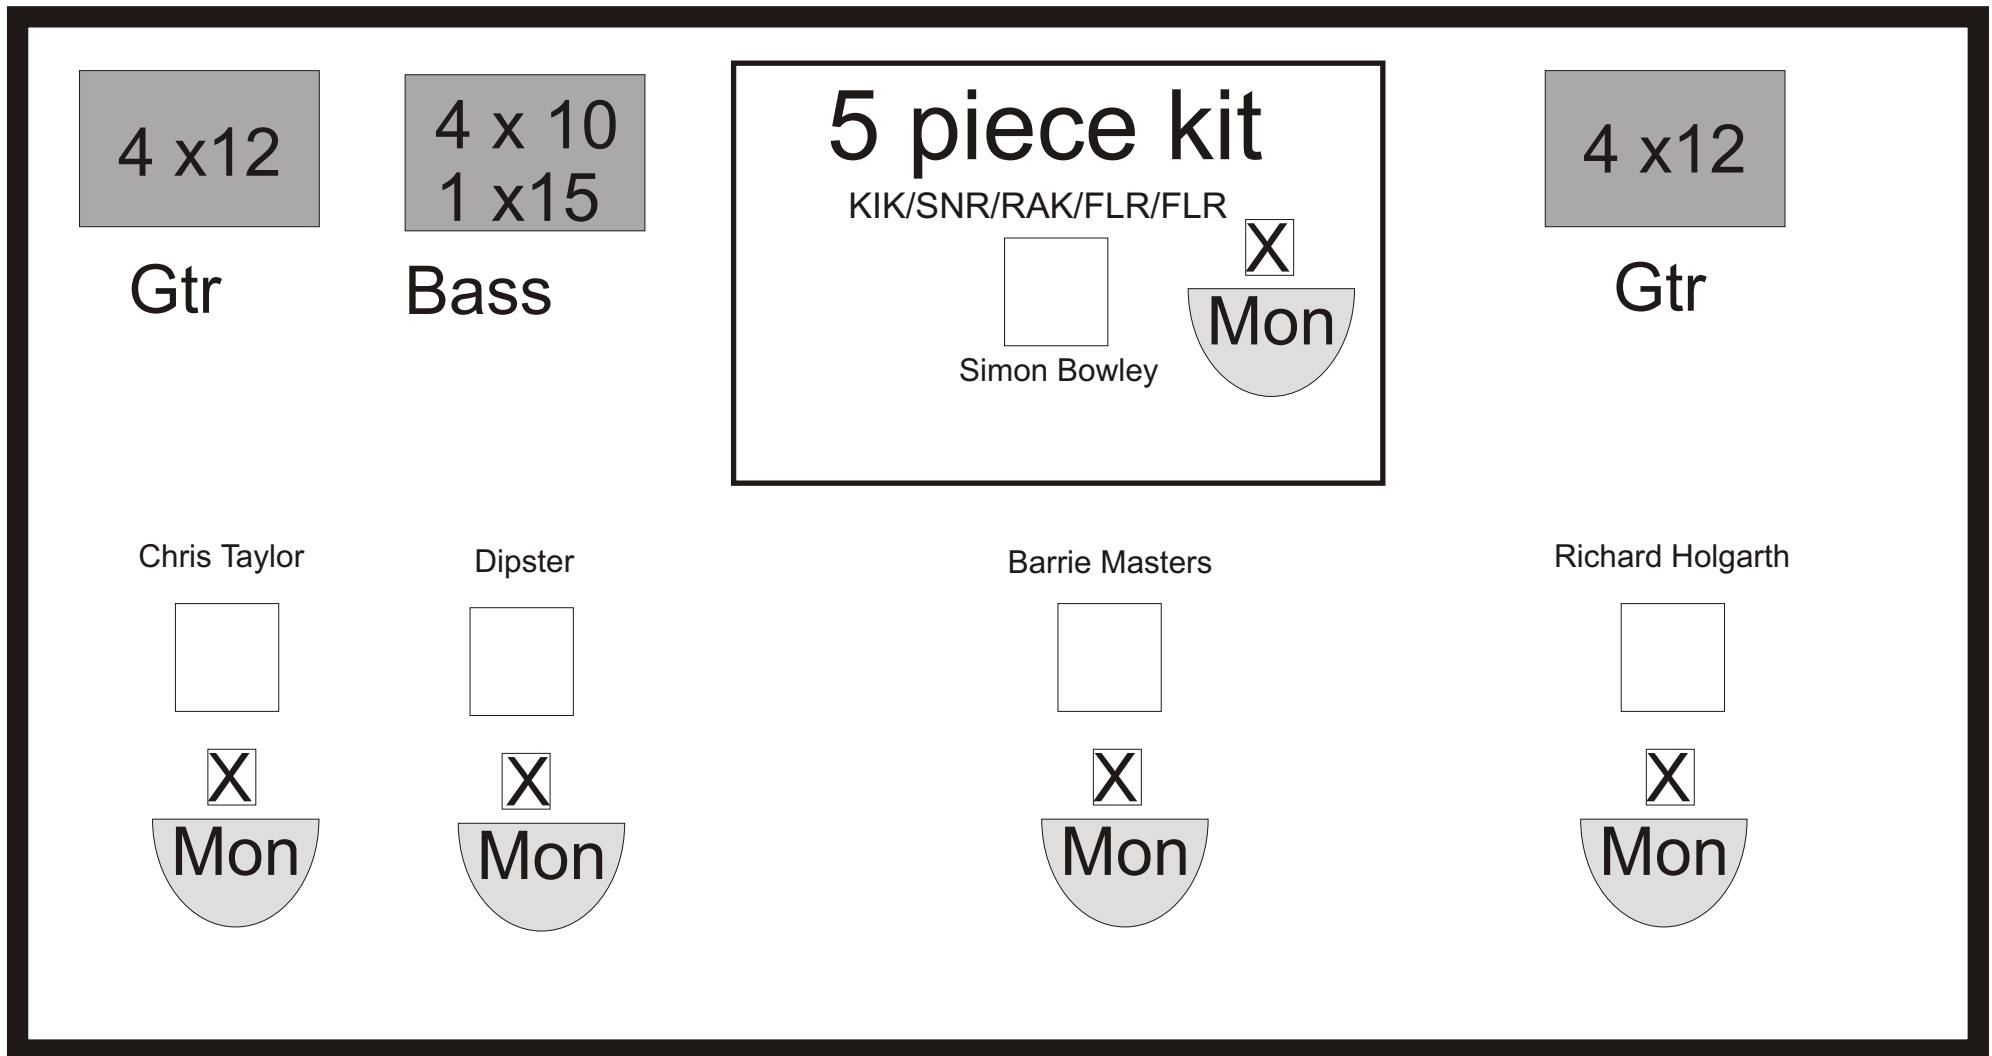

# Eddie and the Hot Rods - Stage Plot

**5(4) x Vocal (BassVx can share with GtrVx), 2 x Gtr, Bass, Drums**

Please Note: We do not have our own Foh engineer but Richard speaks the language...